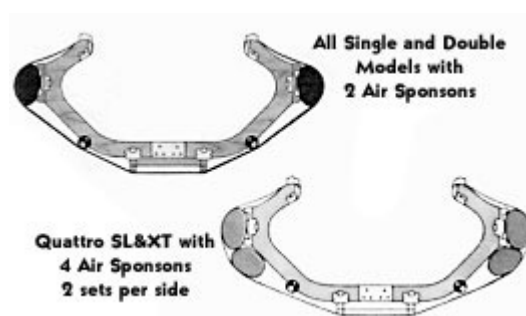

**Aerius Quattro II + 545**  
**MAXIMUM Payload and Clearance**  
**and Optimal Safety for Two**  
*the Ultimate Choice*

What you can't see makes the difference!  
4 integrated air sponsons...

The **Aerius [Quattro II + 545](#)** double features the same design as the **Aerius [Quattro II 520](#)** with an extra 45 cm (11") for more leg room or more gear. The Aerius II + 545 is the best selling Klepper folding kayak in Europe - Classic, Expedition or Quattro lines, and the solo-paddling middle position offers exceptional handling for one paddler. Increased load capacity and maximized buoyancy and safety are provided by 4 integrated air sponsons. With fully inflated air sponsons, the hull shape changes from a V to a U. The latter mode allows for maximum payload and shallow water efficiency. See the difference in hull shapes in the figures below.

The rear loading hatch included on all Aerius Quattro II + 545 is sealed with velcro flap and opens with a zipper as shown on this blue boat.

The Aerius Quattro II + 545 can be sailed with the [Freewind Downwind sail and the S2 sail](#).

Standard Quattro II + 545 Features Include:

- [black Hypalon hull](#) with 4 air sponsons
- mountain ash and baltic birch natural wood frame
- two-tone or uni-coloured [Egyptian cotton deck](#)
- deck-circumferencing lifeline for optimal handling
- numerous tie-down fittings located along its length
- two length-adjustable seats
- D-ring for rudder lifting
- deck pockets for paddles
- 2 x 2.4' and 1 x 10' keel strips
- deck bungee
- rear loading hatch

**Length x Width** 17' 11" x 34" / 545 x 87cm - [fits in a closet!](#)

**Weight**

- 84 lbs / 38 kg with [Hypalon hull](#)
- 73 lbs / 33 kg with [TPU hull](#)
- approx. 30% lighter frame when you choose a [Carbon frame](#) instead of wood