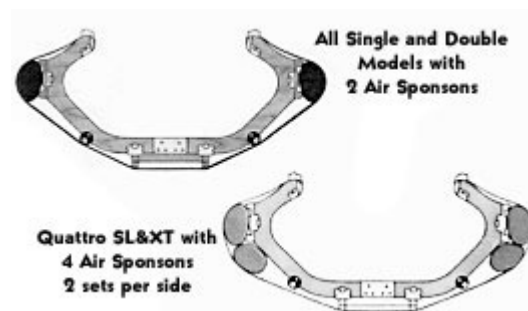

Aerius Quattro I 490 SL MAXIMUM Payload and Clearance and Optimal Safety

What you can't see makes the difference!
4 integrated air sponsons...

The Aerius [Quattro I 490 SL](#) single and the [Aerius Quattro II 520 double model](#) are based on the Aerius Expedition design, but with one exceptional difference : they have 4 integrated air sponsons. This increases load capacity and maximizes buoyancy and safety. With fully inflated air sponsons, the hull shape changes from a V to a U. The latter mode allows for maximum payload and shallow water efficiency. See the difference in hull shapes in the figures below.

Military Application: The Klepper MK13 (equivalent to the civilian expedition model) was the official "stealth" kayak of NATO since 1953 and has been replaced by the four air sponson Commando known in its civilian version as the [Aerius Quattro II 520](#) (the double version of the Quattro I 490 SL).