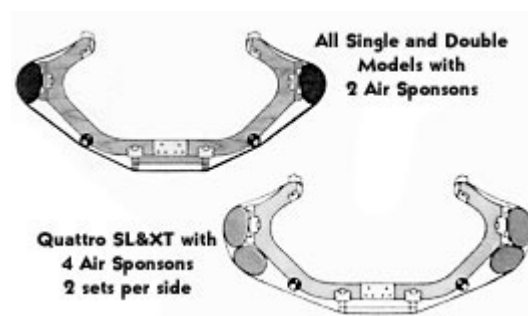

Aerius Quattro XXL 585

Multipurpose folding kayak, The Aerius [Quattro](#) XXL 585 is designed for rugged conditions. Same profile as the [Aerius Quattro II 520](#), but adding 24 inches in length. The increased load capacity and maximized buoyancy and safety is provided by 4 integrated air sponsons. With fully inflated air sponsons, the hull shape changes from a V to a U. The latter mode allows for maximum payload and shallow water efficiency. See the difference in hull shapes in the figures below.

Standard features of the Aerius Quattro XXL 585 include:

- [black Hypalon hull](#) with 4 air sponsons
- uni-coloured or two-tone [Egyptian cotton deck](#)
- mountain ash and baltic birch natural wood frame
- two length-adjustable seats
- D-ring for rudder lifting
- perimeter safety line
- deck pockets for paddles
- 2 x 2.4' and 1 x 10' keel strips
- rear loading hatch
- deck bungee
- three carrying bags

The rear loading hatch included on all Aerius Quattro XXL 585 is sealed with velcro flap and opens with a zipper as shown on this blue boat.

The Aerius Quattro XXL 585 can be sailed with the [Freewind Downwind sail and the S2 sail](#).

Length x Width 19' 2"x 34" / 585 x 87cm - [fits in a closet!](#)

Weight 97 lbs / 44 kg with [Hypalon hull](#)
84 lbs / 39 kg with [TPU hull](#)

Payload weight, volume 1036 lbs, 185 gallons / 470 kg, 600 liter